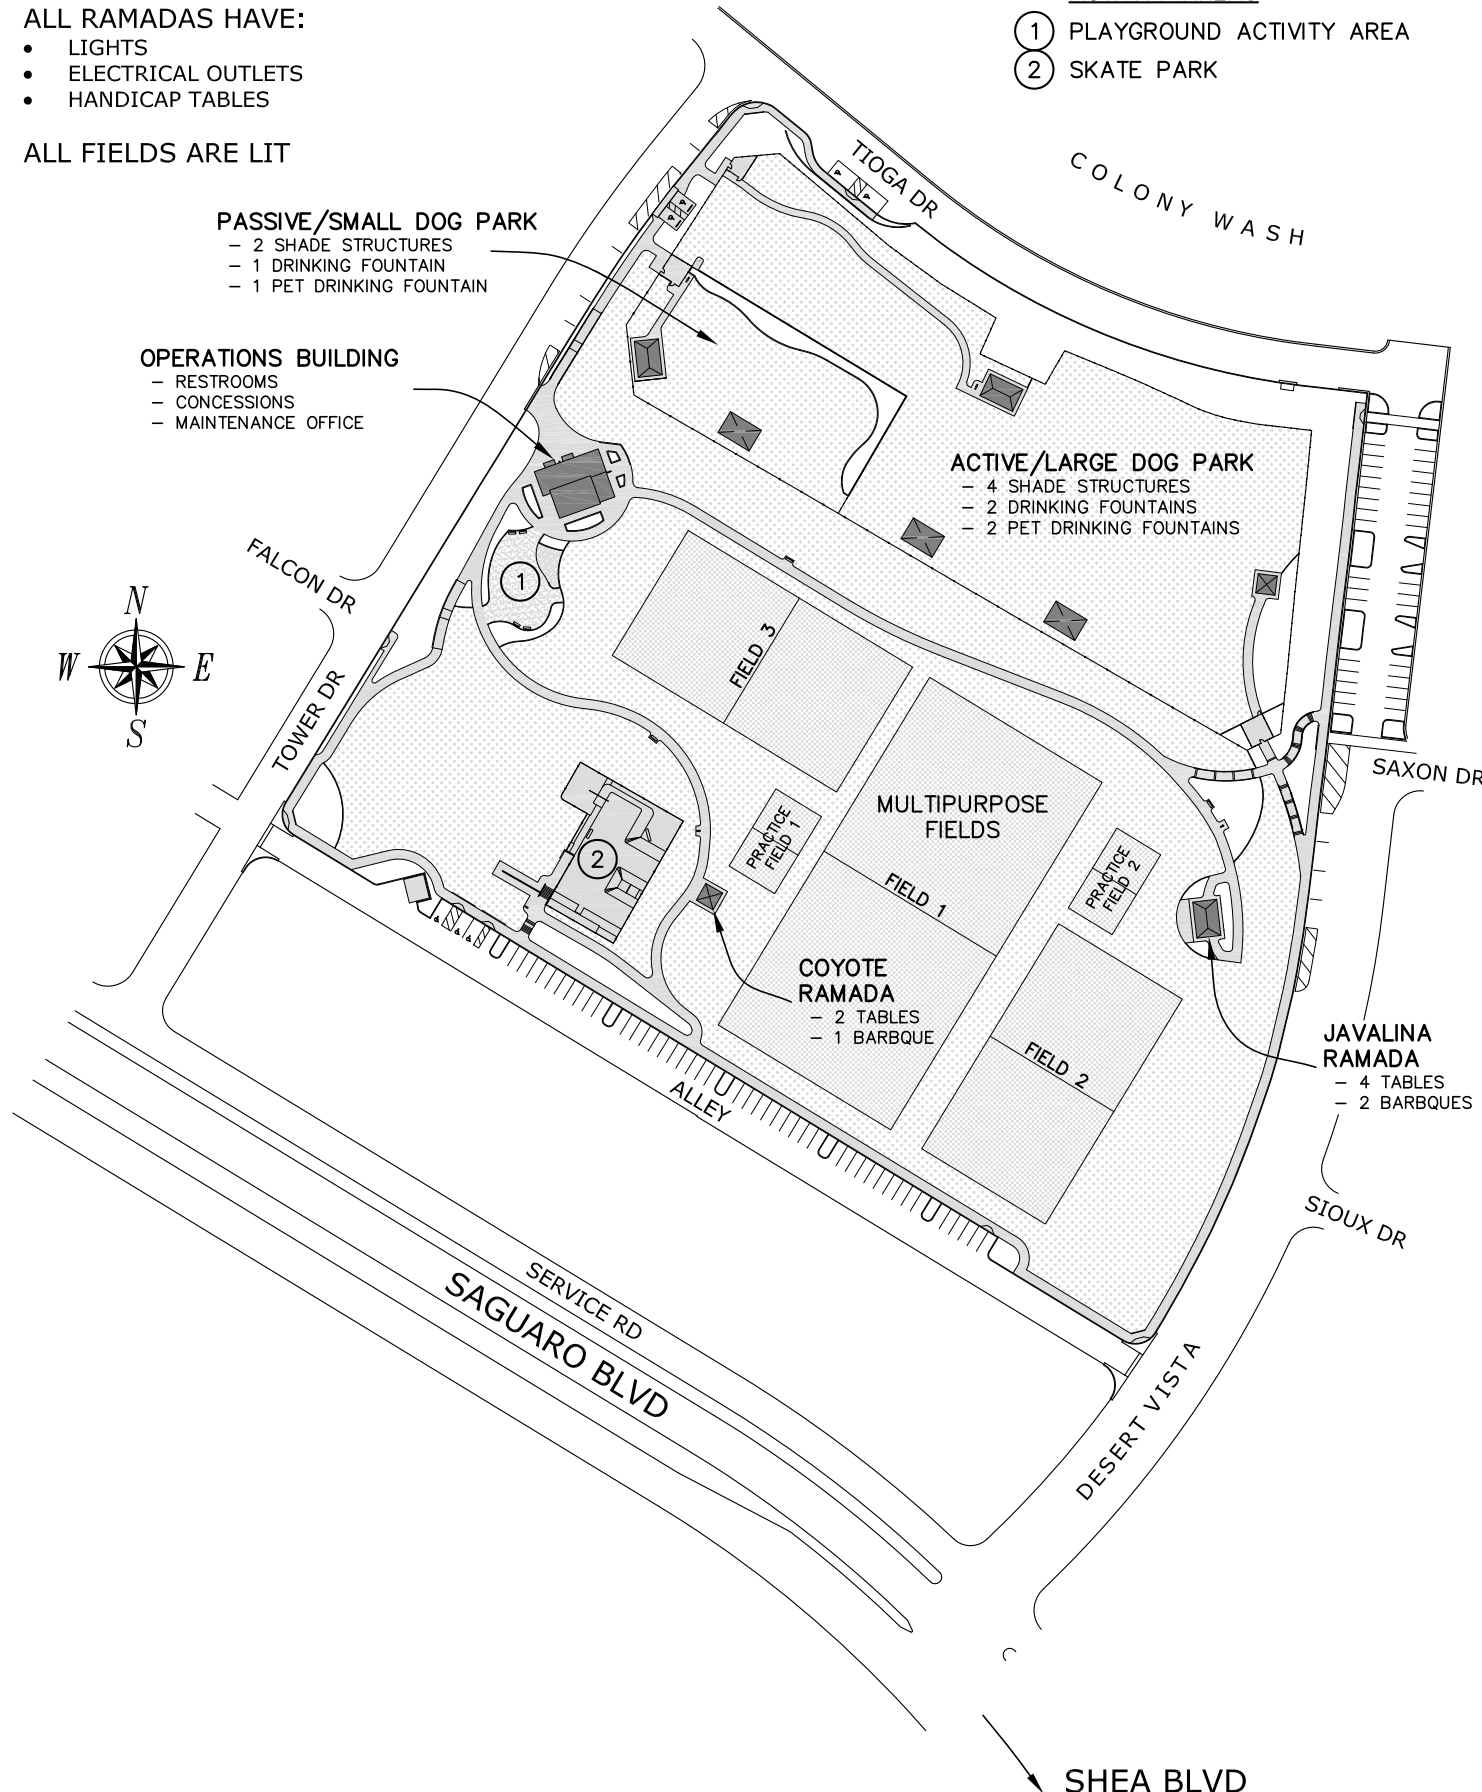

- ① PLAYGROUND ACTIVITY AREA
- ② SKATE PARK

PASSIVE/SMALL DOG PARK

- 2 SHADE STRUCTURES
- 1 DRINKING FOUNTAIN
- 1 PET DRINKING FOUNTAIN

OPERATIONS BUILDING

- RESTROOMS
- CONCESSIONS
- MAINTENANCE OFFICE

ACTIVE/LARGE DOG PARK

- 4 SHADE STRUCTURES
- 2 DRINKING FOUNTAINS
- 2 PET DRINKING FOUNTAINS

SHEA BLVD