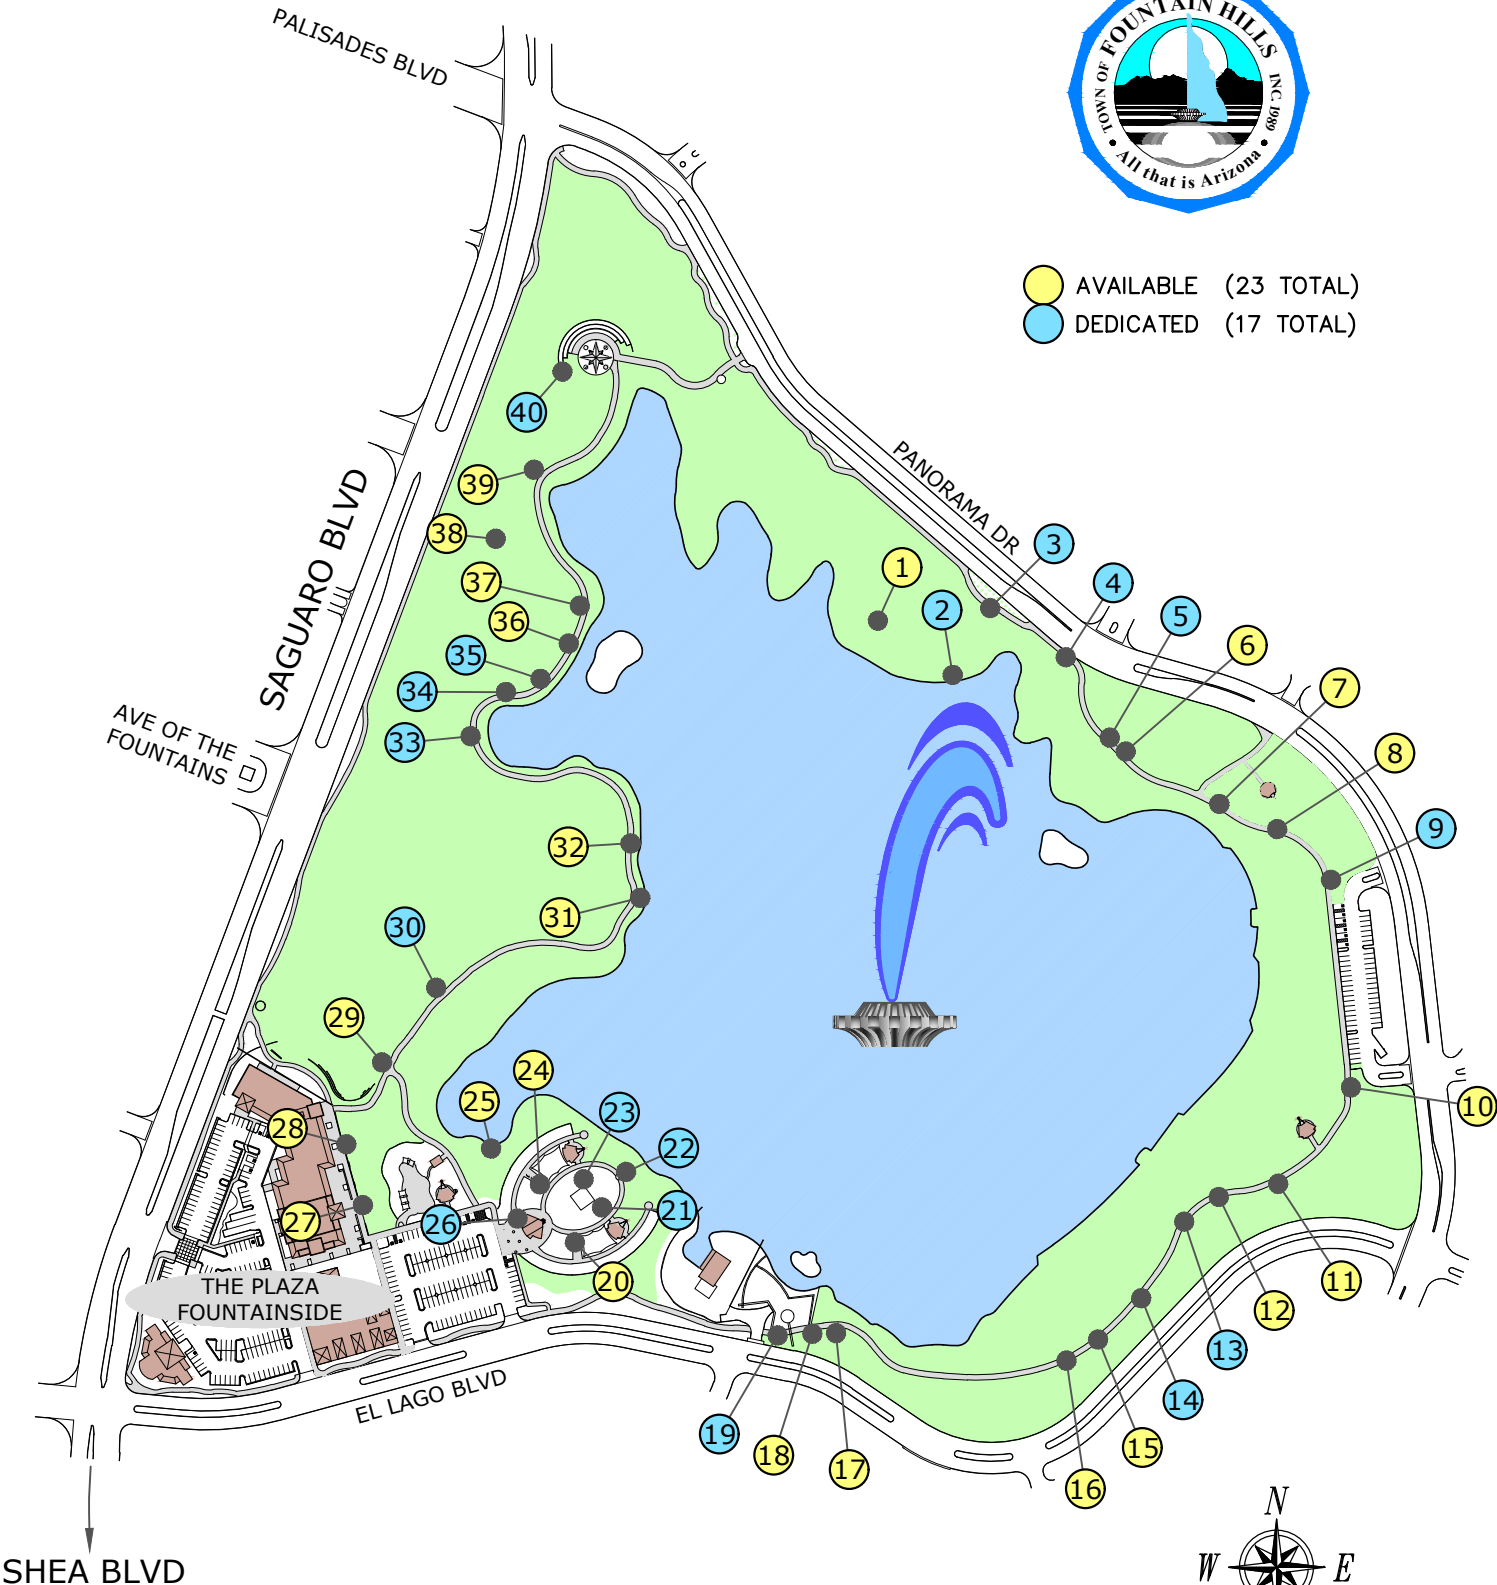

FOUNTAIN PARK

COMMEMORATIVE BENCH MAP

- AVAILABLE (23 TOTAL)
- DEDICATED (17 TOTAL)

MAP UPDATED: JUNE 2020