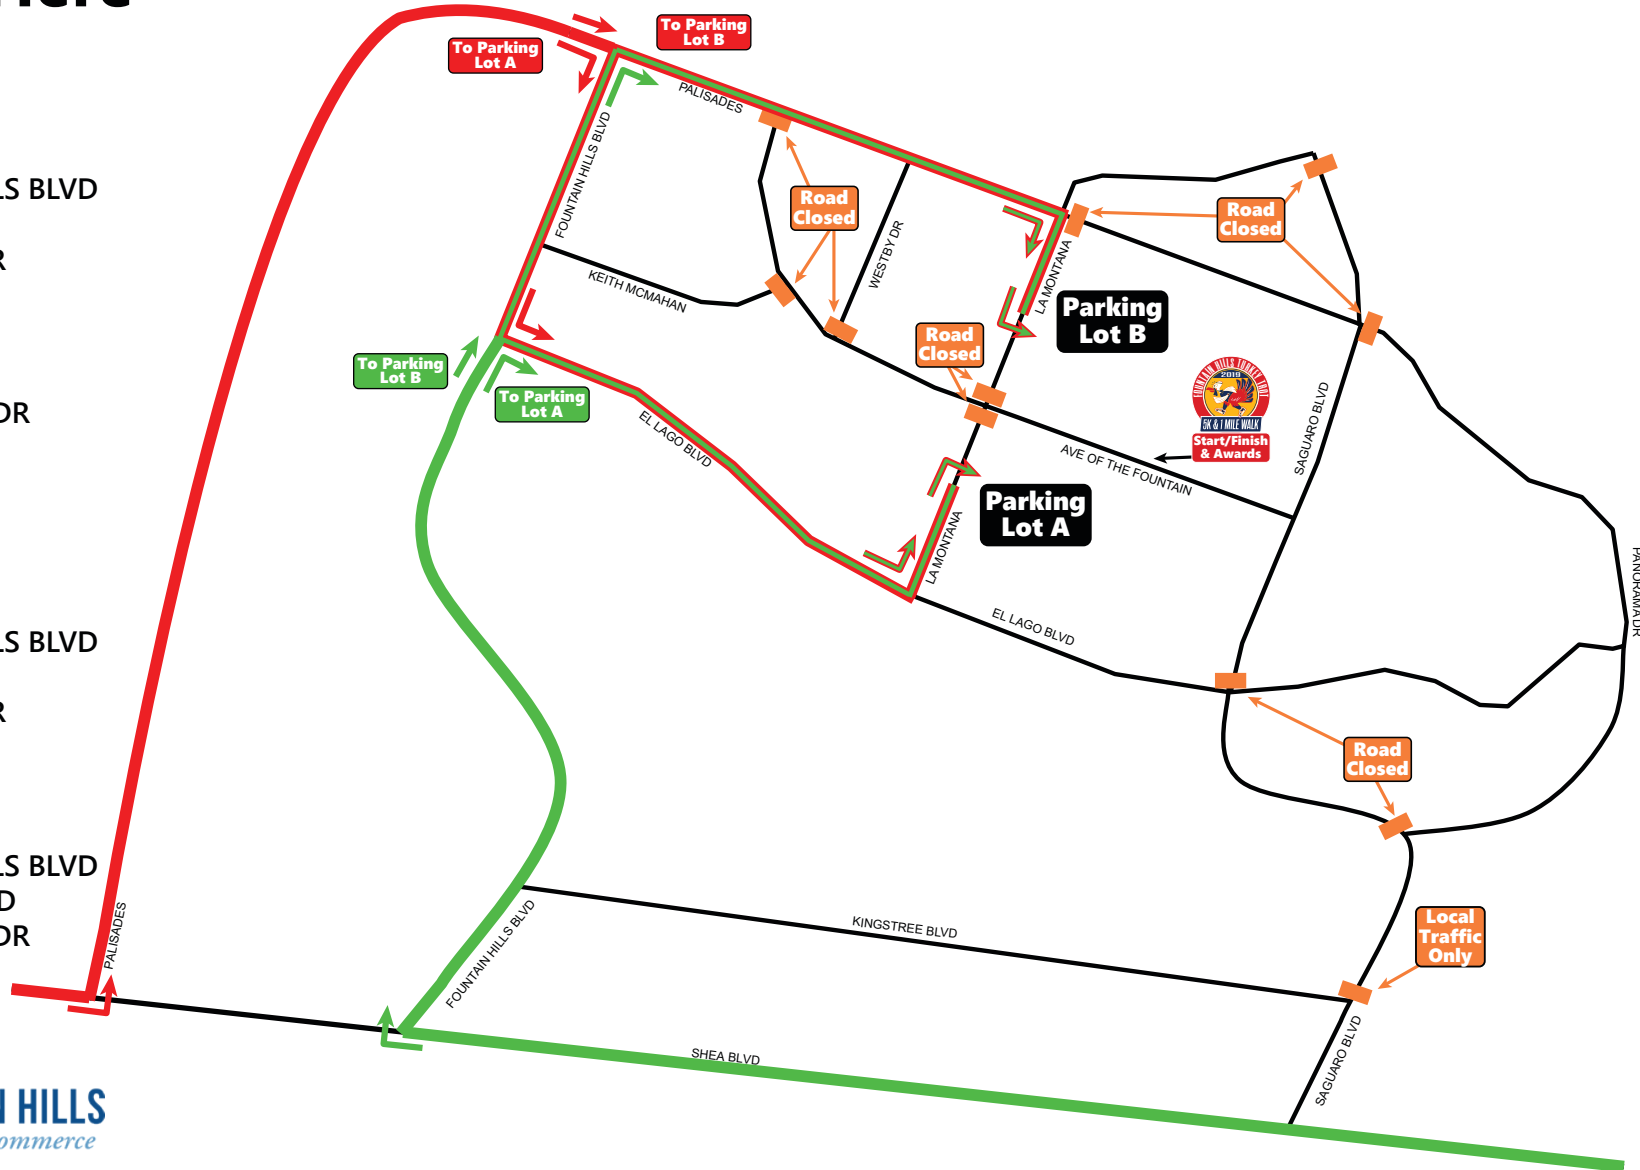

Driving Directions for Turkey Trot Participants/Spectators & Thanksgiving Parade Spectators

How to Get Here

From Scottsdale

To Parking Lot A

- LEFT onto PALISADES BLVD
- RIGHT onto FOUNTAIN HILLS BLVD
- LEFT onto EL LAGO BLVD
- LEFT onto LA MONTANA DR
- RIGHT into PARKING LOT A

To Parking Lot B

- LEFT onto PALISADES BLVD
- RIGHT onto LA MONTANA DR
- LEFT into PARKING LOT B

From SR-87

To Parking Lot A

- TURN onto SHEA BLVD
- RIGHT onto FOUNTAIN HILLS BLVD
- RIGHT onto EL LAGO BLVD
- LEFT onto LA MONTANA DR
- RIGHT into PARKING LOT A

To Parking Lot B

- TURN onto SHEA BLVD
- RIGHT onto FOUNTAIN HILLS BLVD
- RIGHT onto PALISADES BLVD
- RIGHT onto LA MONTANA DR
- LEFT into PARKING LOT B

Driving Directions for Turkey Trot Participants/Spectators & Thanksgiving Parade Spectators

To SR-87

From Parking Lot A

- LEFT onto LA MONTANA DR
- RIGHT onto EL LAGO BLVD
- LEFT onto FOUNTAIN HILLS BLVD
- LEFT into SHEA BLVD

From Parking Lot B

- RIGHT onto LA MONTANA DR
- LEFT onto PALISADES BLVD
- LEFT into SHEA BLVD