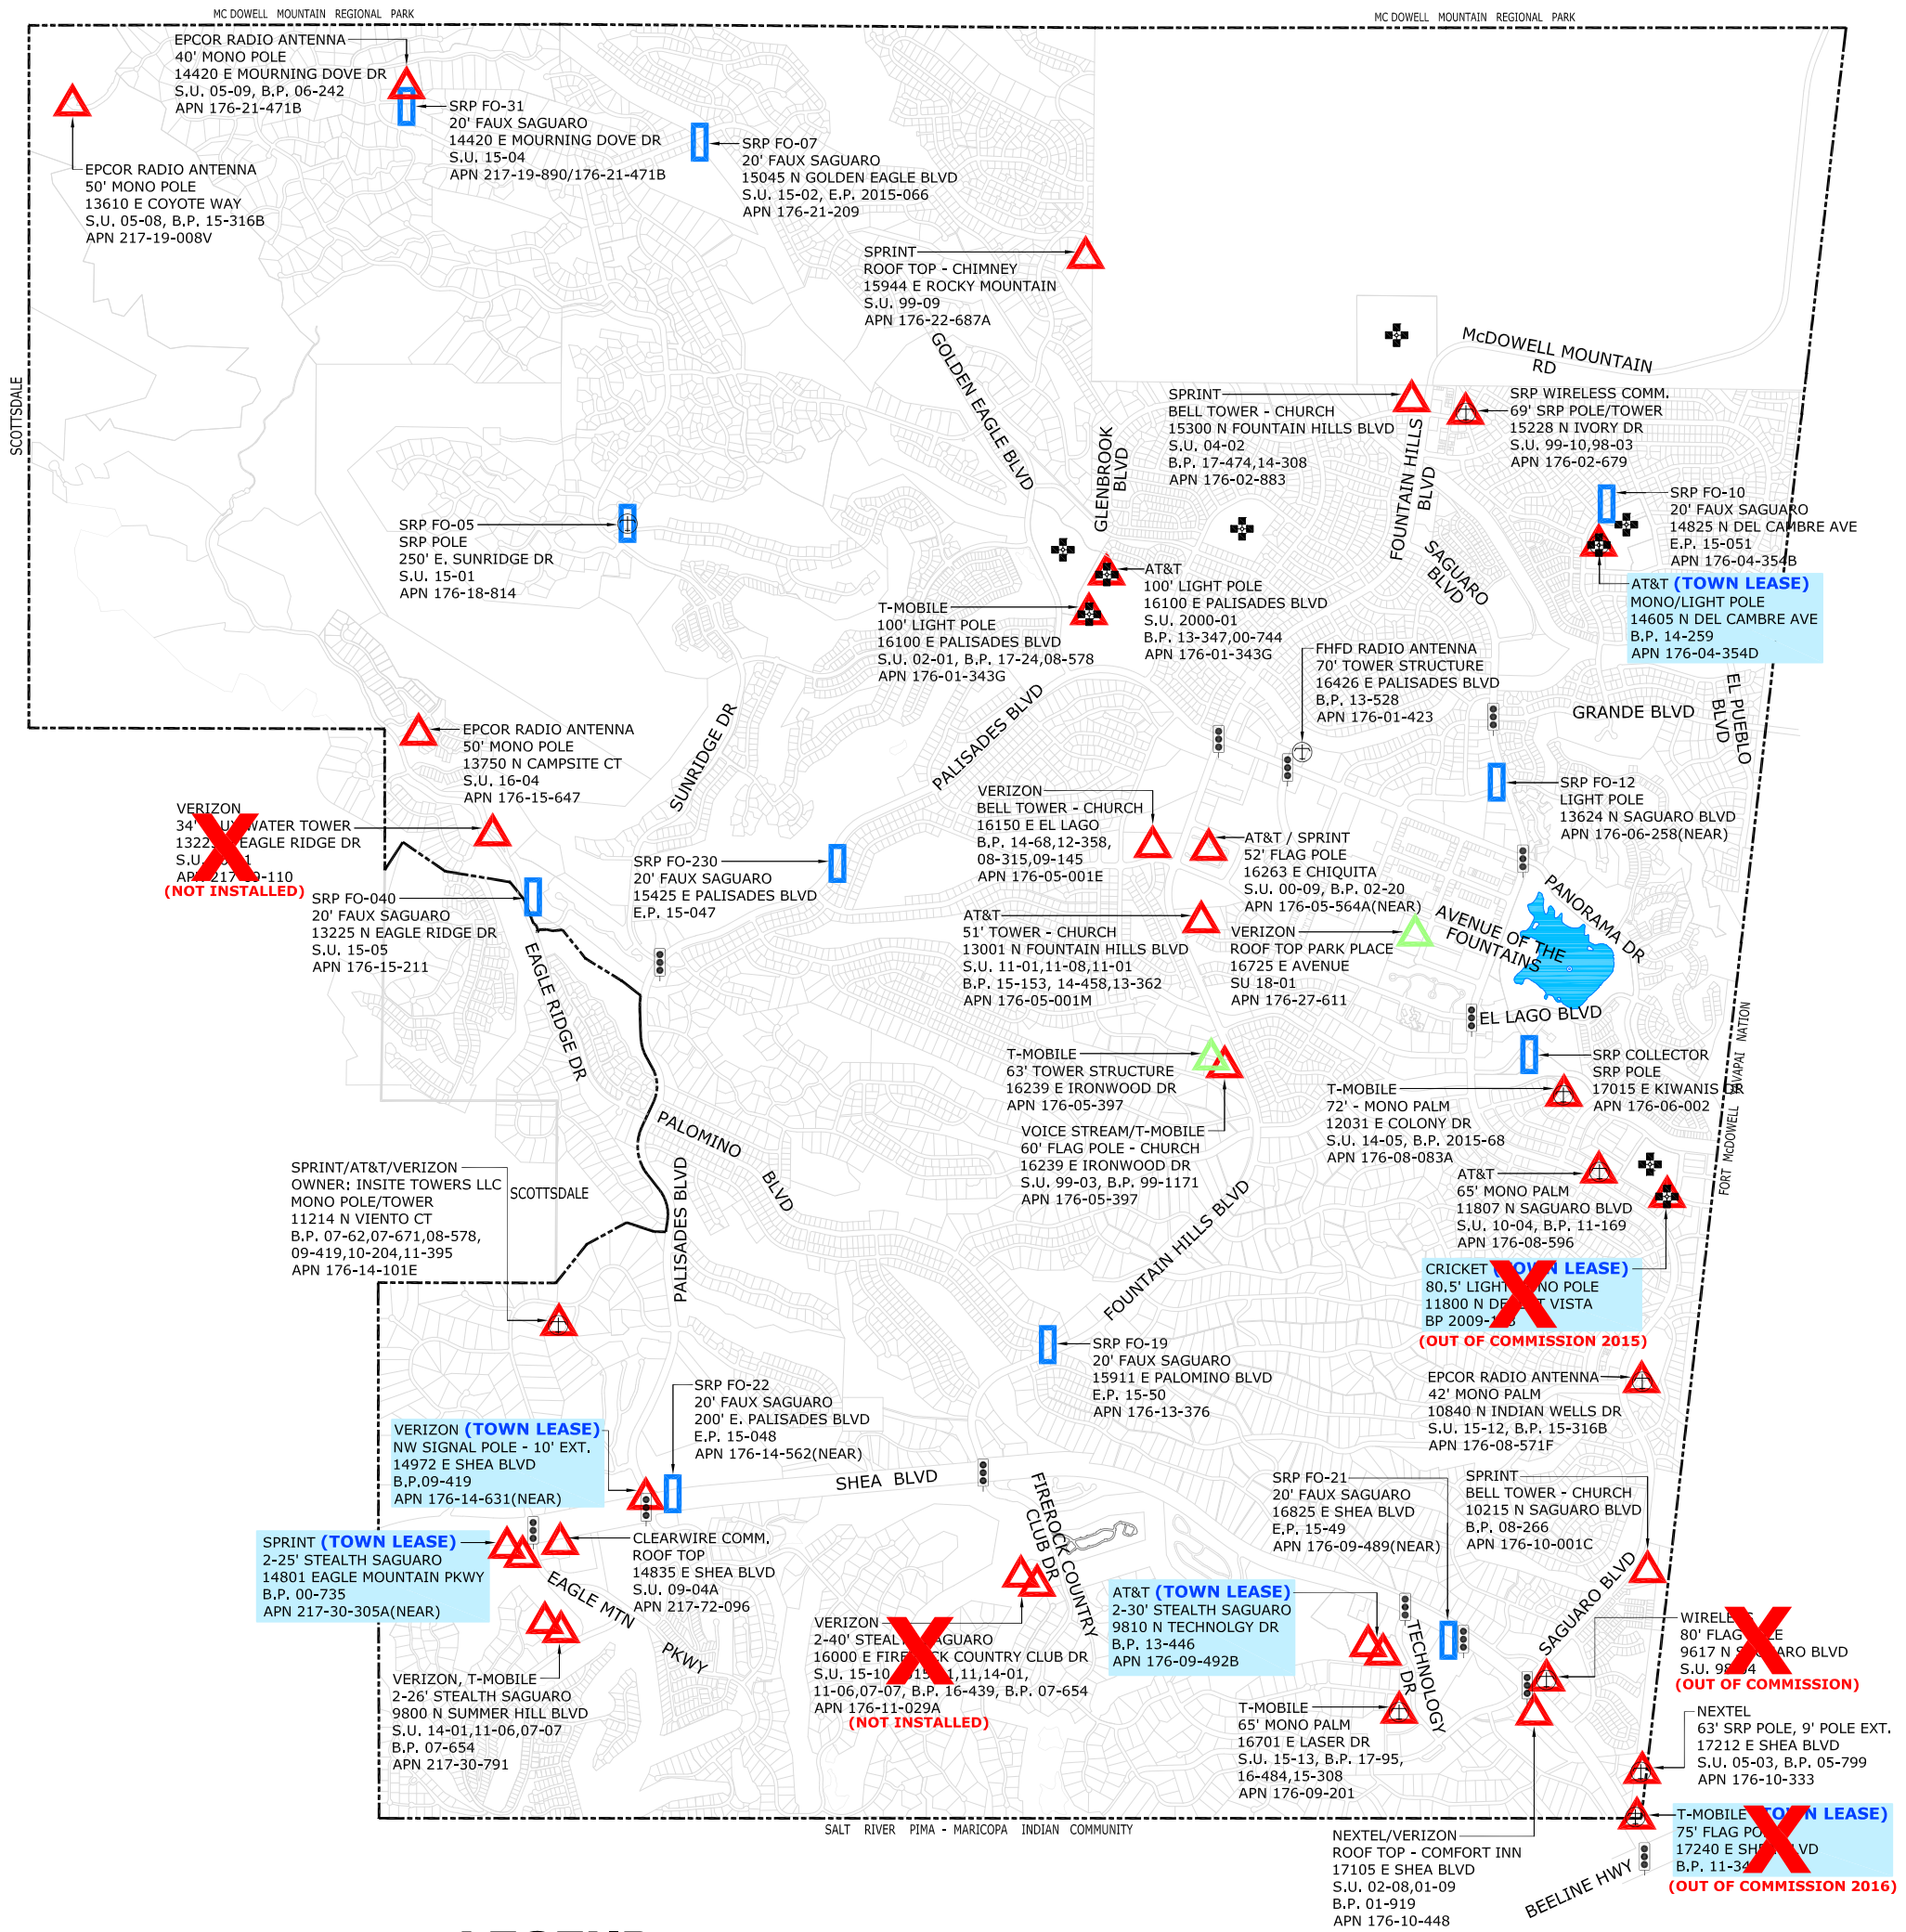

WIRELESS COMMUNICATION CELL SITES

LEGEND:

-  TRAFFIC SIGNAL
-  MONOPOLES/TOWERS
-  ATHLETIC FIELD LIGHTS
-  EXISTING WIRELESS FACILITIES
-  PLANNED WIRELESS FACILITIES
-  SRP SMART GRID ROUTER

DATE REVISED: 2-1-18